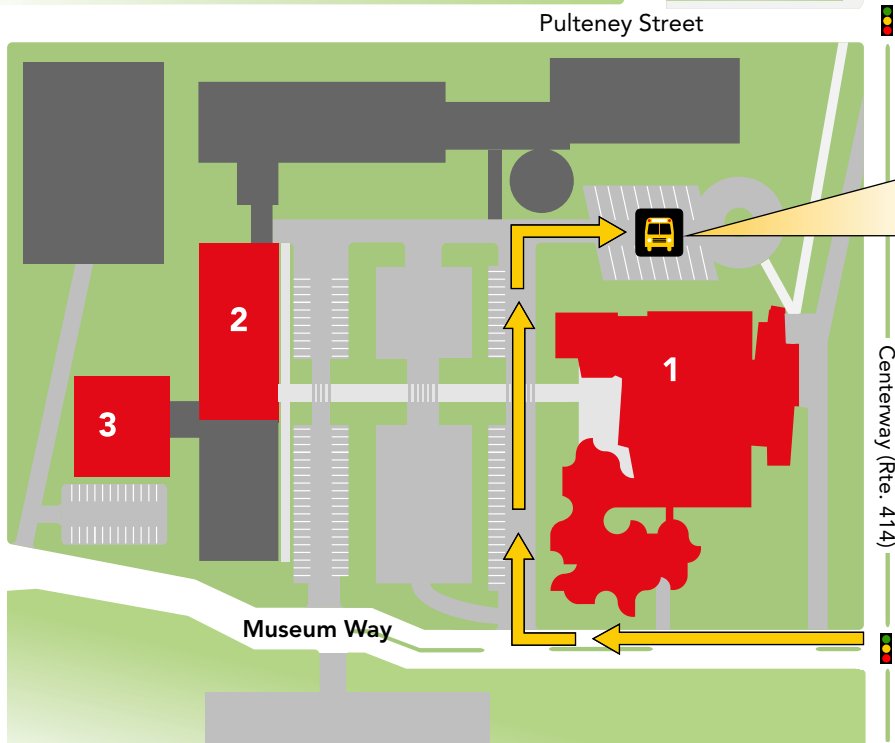

Map for Teachers and Bus Drivers

Directions to The Corning Museum of Glass

- Take Exit 46 off I-86 to Corning and follow the signs at end of ramp.
- Turn right onto Museum Way (across from Guthrie building).
- Take the next right into the car parking lot.
- Continue to the end and turn right into the motorcoach parking lot.
- If you need directions or are late, please call 607.974.8127.

- Bus Parking & Drop-off Point
- 1** Main Museum Building
- 2** The Studio / Carder Gallery
- 3** Rakow Research Library

On Arrival
PLEASE LOAD YOUR LUNCHES ONTO THE CART that is labeled with your school name. Make your way up the ramp to the Admissions Lobby to register your group.