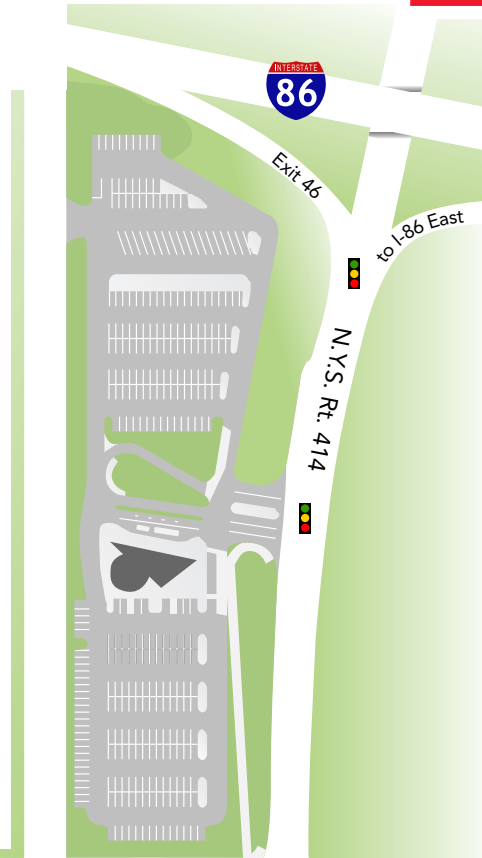

Map for Teachers and Bus Drivers

Directions to The Corning Museum of Glass

- Take Exit 46 off I-86 to Corning and follow the signs at end of ramp.
- Turn right onto Museum Way (across from Guthrie building).
- Take the next right into the car parking lot.
- Continue to the end and turn right into the motorcoach parking lot.
- If you need directions or are late, please call 607.974.8127.

- Bus Parking & Drop-off Point
- 1** Main Museum Building
- 2** The Studio / Carder Gallery
- 3** Rakow Research Library

On Arrival
PLEASE LOAD YOUR LUNCHES ONTO THE CART that is labeled with your school name. Make your way up the ramp to the Admissions Lobby to register your group.